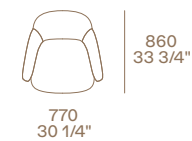

Kaori poltrona Kaori armchair