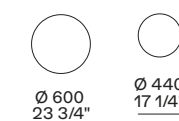

Mush tavolini Mush coffee tables