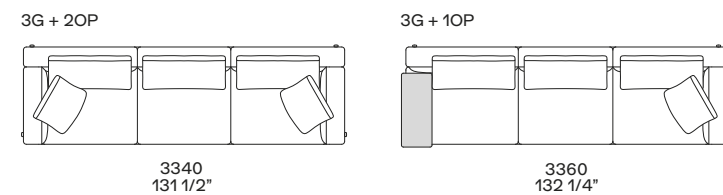

Divano composto
Modular sofa

terminali 1190, centrale 960
end units 46 3/4", central unit 37 3/4"

terminali sx-dx 1205 - 1190, centrale 960
end units lt-rt 47 1/2" - 46 3/4", central unit 37 3/4"

Vassoio opzionale
Optional tray

per utilizzo su bracciolo Slim o mensola
to be used on Slim arm or shelf