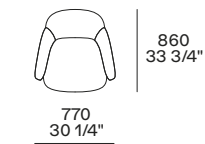

**Kaori poltrona
Kaori armchair**