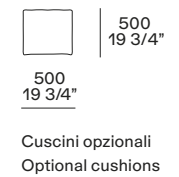

**Brera divano
Brera sofa**