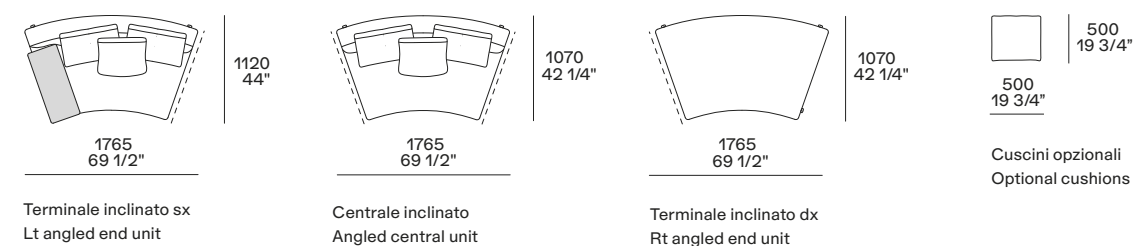

1 Brera sofa
Removable fabric Kiala 02 champagne.
Optional cushions in removable fabric Janaki 01 avorio.
Base and Slim arm in hide 07 castagna, feet mat brown nickel.
Composition 163 3/4"x162 3/4"

2 Mush tavolini
Strutture in olmo nero.
Piano in marmo sahara noir levigato finitura poliesteri.
1240x800 h 280
Piano in olmo nero.
800x800 h 280 - Ø 440 h 500
Struttura e piano in cuoio 07 castagna.
Ø 600 h 380

2 Mush coffee tables
Structures in black elm.
Top in mat marble sahara noir with polyester finish.
48 3/4"x31 1/2" h 11"
Top in black elm.
31 1/2"x31 1/2" h 11" - Ø 17 1/4" h 19 3/4"
Structure and top in hide 07 castagna.
Ø 23 3/4" h 15"

3 Kaori poltrona
Scocca esterna e basamento in cuoio 07 castagna, scocca interna e seduta in pelle sfoderabile Silk 10 terracotta, piedini brown nickel opaco.
l 770 p 860 h 740

3 Kaori armchair
Outer body and base in hide 07 castagna, inner body and seat in removable leather Silk 10 terracotta, feet mat brown nickel.
w 30 1/4" d 33 3/4" h 29 1/4"

4 Ube sgabello
Massello tinto olmo nero.
l 385 p 335 h 425

4 Ube stool
Solid wood stained black elm.
w 15 1/4" d 13 1/4" h 16 3/4"

5 Shindo tappeto
Colore natural.
Dimensioni su misura 6500x5000

5 Shindo carpet
Colour natural.
Customized sizes 256"x196 3/4"

**Brera divano
Brera sofa**

**Mush tavolini
Mush coffee tables**

**Kaori poltrona
Kaori armchair**

**Ube sgabello
Ube stool**