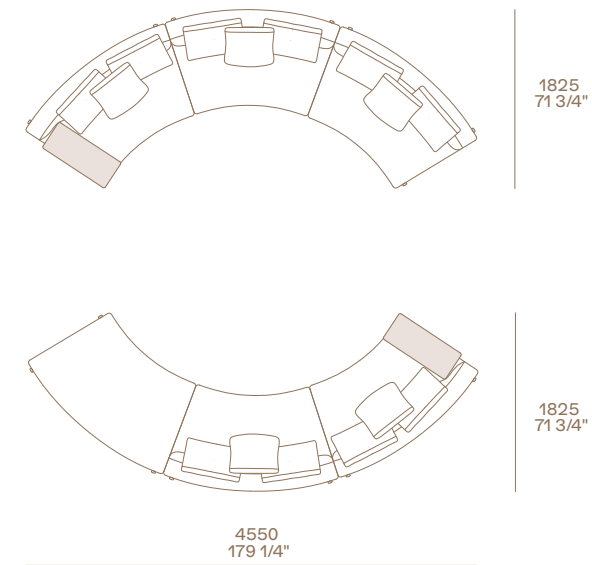

BRERA

Design Jean-Marie Massaud

Brera divano

Tessuto sfoderabile Kiala 02 champagne.
Cuscini opzionali in tessuto sfoderabile
Janaki 01 avorio.
Basamento e bracciolo Slim in cuoio
07 castagna. Piedini brown nickel opaco.

Mush tavolini

Piano in marmo sahara noir levigato
finitura poliestere, struttura in olmo nero.
Ø 1400 h 280
Piano e struttura in olmo nero.
Ø 600 h 380
Piano e struttura in cuoio 07 castagna.
Ø 440 h 500

Ube sgabello

Legno massello tinto olmo nero.
l 385 p 335 h 425

Brera sofa

Removable fabric Kiala 02 champagne.
Optional cushions in removable fabric
Janaki 01 avorio.
Base and Slim armrest in hide 07 castagna.
Mat brown nickel feet.

Mush coffee tables

Top in mat sahara noir marble with polyester
finish, black elm structure.
Ø 55" h 11"
Top and structure in black elm.
Ø 23 3/4" h 15"
Top and structure in hide 07 castagna.
Ø 17 1/4" h 19 3/4"

Ube stool

Solid wood stained black elm.
w 15 1/4" d 13 1/4" h 16 3/4"

Brera divano Brera sofa

Mush tavolini Mush coffee tables

Ube sgabello Ube stool