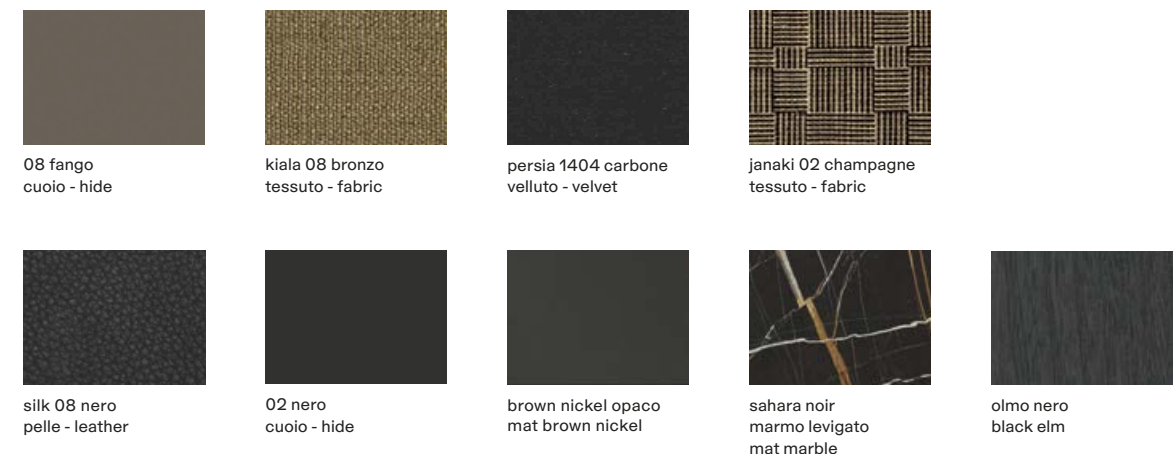

COMPOSITION 06

1 Brera divano

Tessuto sfoderabile Kiala 08 bronzo.
Cuscini opzionali in tessuto sfoderabile Janaki 02 champagne e velluto sfoderabile Persia 1404 carbone.
Basamento e bracciolo Slim in cuoio 08 fango, piedini brown nickel opaco.
Composizione 1a 2465x4200
Composizione 1b 3117x3475

1 Brera sofa

Removable fabric Kiala 08 bronzo.
Optional cushions in removable fabric Janaki 02 champagne and removable velvet Persia 1404 carbone.
Base and Slim arm in hide 08 fango, feet mat brown nickel.
Composition 1a 97"x165 1/4"
Composition 1b 122 3/4"x136 3/4"

2 Mush tavolini

Strutture in olmo nero.
Piano in marmo sahara noir levigato finitura poliesteri.
Ø 1400 h 280
Piano in olmo nero.
Ø 440 h 500
Struttura e piano in cuoio 02 nero.
Ø 600 h 380

2 Mush coffee tables

Structures in black elm.
Top in mat marble sahara noir with polyester finish.
Ø 55" h 11"
Top in black elm.
Ø 17 1/4" h 19 3/4"
Structure and top in hide 02 nero.
Ø 23 3/4" h 15"

3 Kaori poltrona

Scocca esterna e basamento in cuoio 02 nero, scocca interna e seduta in pelle sfoderabile Silk 08 nero, piedini brown nickel opaco.
l 770 p 860 h 740

3 Kaori armchair

Outer body and base in hide 02 nero, inner body and seat in removable leather Silk 08 nero, feet mat brown nickel.
w 30 1/4" d 33 3/4" h 29 1/4"

4 Ube sgabello

Massello tinto olmo nero.
l 385 p 335 h 425

4 Ube stool

Solid wood stained black elm.
w 15 1/4" d 13 1/4" h 16 3/4"

5 Shindo tappeto

Colore celadon.
Dimensioni su misura 6500x5000

5 Shindo carpet

Colour celadon.
Customized sizes 256"x196 3/4"

Display 52 mq-sqm

**Brera divano
Brera sofa**

**Mush tavolini
Mush coffee tables**

**Kaori poltrona
Kaori armchair**

**Ube sgabello
Ube stool**