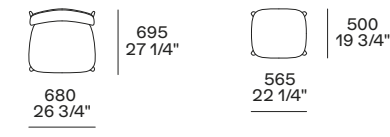

Curve poltrona e pouf Curve armchair and pouf