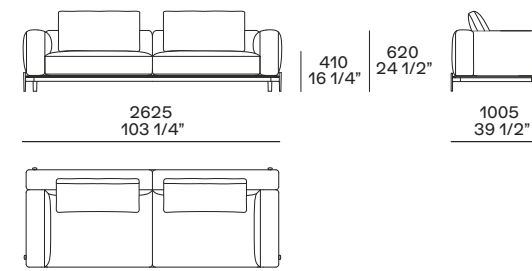

BRERA

Design Jean-Marie Massaud

Struttura in legno e derivati. Cuscino schienale in poliuretano espanso a quote differenziate, cuscino seduta in poliuretano espanso a quote differenziate e molle, priverivestimento in tela cotone e piuma. Cuscino poggiatesta in tela cotone e piuma, struttura in metallo rivestita in cuoio colori. Cuscini opzionali in tela cotone e piuma. Mensola e bracciolo Slim in legno e derivati, struttura in metallo, rivestiti in cuoio colori, vassoio opzionale in olmo nero. Basamento in legno e derivati rivestito in cuoio colori. Piedini in fusione di alluminio e struttura in metallo verniciati brown nickel opaco. Rivestimento sfoderabile in tessuto o pelle.

Structure in wood and wood-derivative products. Backrest cushion in multi-density polyurethane foam, seat cushion in multi-density polyurethane foam and springs, pre-cover in cotton canvas and down. Headrest cushion in cotton canvas and down, metal structure covered in hide in the sample colours. Optional cushions in cotton canvas and down. Shelf and Slim armrest in wood and wood-derivative products, structure in metal, cover in hide as per sample colours, optional tray in black elm. Base in wood and wood-derivative products covered in hide in the sample colours. Feet in aluminium casting and structure in metal painted mat brown nickel. Removable cover in fabric or leather.

Tipologia elementi Elements types

divano con due braccioli
sofa with two arms