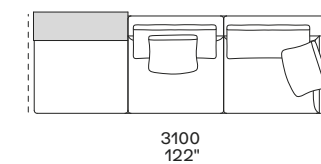

Terminale dx
Rt end unit