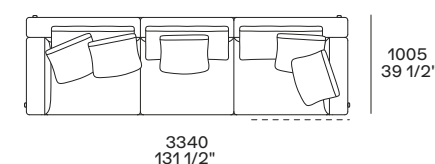

Brera divano Brera sofa

Terminale angolare sx
Lt corner end unit