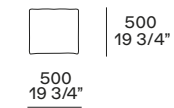

Cuscini opzionali
Optional cushions