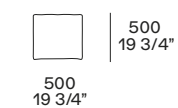

Cuscini opzionali
Optional cushions