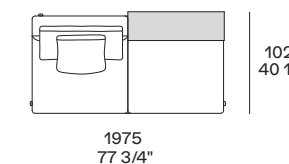

Divano sx
Lt sofa