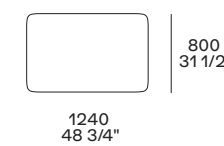

**Mush tavolini
Mush coffee tables**