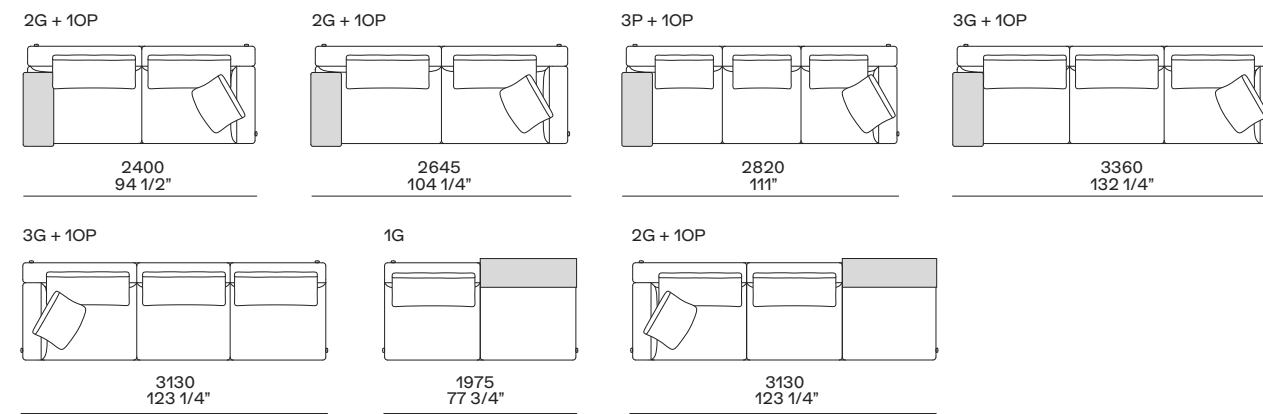

Divano sx-dx
Lt-rt sofa