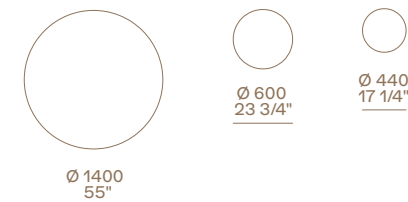

Mush tavolini Mush coffee tables