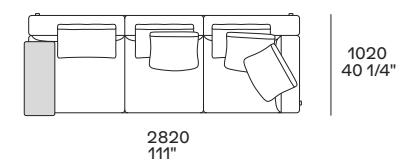

5 Ube stool

Solid wood stained black elm.
w 15 1/4" d 13 1/4" h 16 3/4"

6 Shindo tappeto

Colore natural.
Dimensioni su misura 5500x4000

6 Shindo carpet

Colour natural.
Customized sizes 216 1/2"x157 1/2"

Brera divano Brera sofa