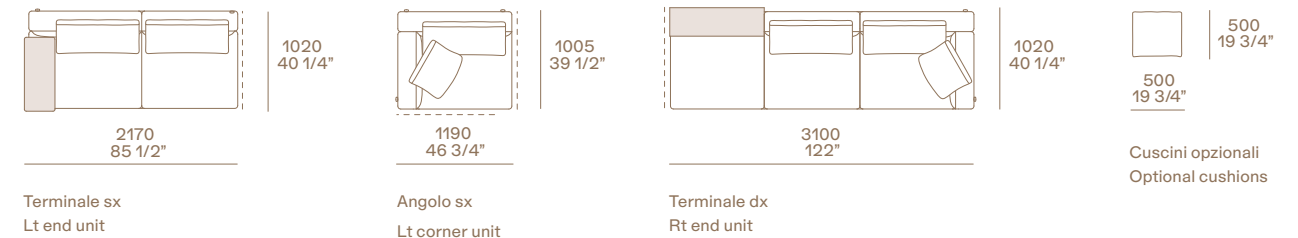

Mush tavolini

Piani in marmo sahara noir levigato finitura
poliestere, strutture in olmo nero.
1240x1240 - 1240x800 h 280
Piano e struttura in olmo nero.
800x800 h 280
Piano e struttura in cuoio 02 nero.
Ø 600 h 380

Kaori poltrona

Scocca esterna e basamento in cuoio
02 nero. Scocca interna e seduta in pelle
sfoderabile Silk 08 nero.
Piedini brown nickel opaco.
l 770 p 860 h 740

Orbit tavolino

Piano e struttura in vetro bronzato, struttura
in vetro soffiato.
Ø 480 h 460

Hima paravento

Struttura in brown nickel opaco, corda
colore cenere.
l 3115 p 115 h 1000

Brera sofa

Removable fabric Kiala 08 bronzo.
Optional cushions in removable fabric
Janaki 02 champagne and velvet Persia
1404 carbone.
Base, shelf and Slim armrest in hide
02 nero. Mat brown nickel feet.

Mush coffee tables

Tops in mat sahara noir marble with poly-
ester finish, black elm structures.
48 3/4"x48 3/4" - 48 3/4"x31 1/2" h 11"
Top and structure in black elm.
31 1/2"x31 1/2" h 11"
Top and structure in hide 02 nero.
Ø 23 3/4" h 15"

Kaori armchair

Outer shell and base in hide 02 nero.
Inner shell and seat in removable leather
Silk 08 nero.
Mat brown nickel feet.
w 30 1/4" d 33 3/4" h 29 1/4"

Orbit coffee table

Top and structure in bronzed glass, structure
in blown glass.
Ø 19" h 18"

Hima screen

Structure in mat brown nickel, rope
in the colour cenere.
w 122 3/4" d 14 1/2" h 39 1/4"

Brera divano Brera sofa

Cuscini opzionali
Optional cushions