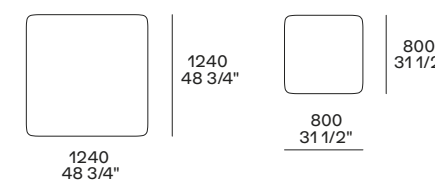

Mush tavolini Mush coffee tables