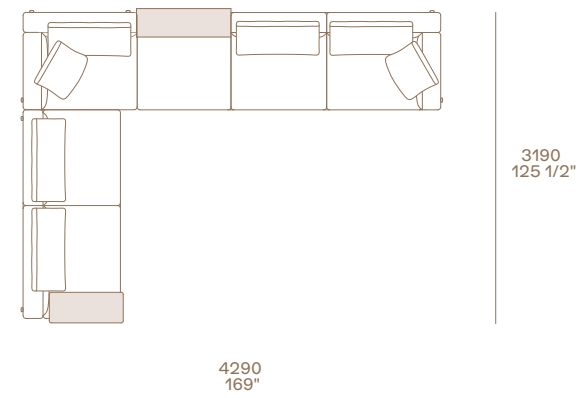

Mush tavolini

Piani in marmo sahara noir levigato finitura
poliestere, strutture in olmo nero.
1240x1240 - 1240x800 h 280
Piano e struttura in olmo nero.
800x800 h 280
Piano e struttura in cuoio 02 nero.
Ø 600 h 380

Kaori poltrona

Scocca esterna e basamento in cuoio
02 nero. Scocca interna e seduta in pelle
sfoderabile Silk 08 nero.
Piedini brown nickel opaco.
l 770 p 860 h 740

Orbit tavolino

Piano e struttura in vetro bronzato, struttura
in vetro soffiato.
Ø 480 h 460

Hima paravento

Struttura in brown nickel opaco, corda
colore cenere.
l 3115 p 115 h 1000

Brera sofa

Removable fabric Kiala 08 bronzo.
Optional cushions in removable fabric
Janaki 02 champagne and velvet Persia
1404 carbone.
Base, shelf and Slim armrest in hide
02 nero. Mat brown nickel feet.

Mush coffee tables

Tops in mat sahara noir marble with poly-
ester finish, black elm structures.
48 3/4"x48 3/4" - 48 3/4"x31 1/2" h 11"
Top and structure in black elm.
31 1/2"x31 1/2" h 11"
Top and structure in hide 02 nero.
Ø 23 3/4" h 15"

Kaori armchair

Outer shell and base in hide 02 nero.
Inner shell and seat in removable leather
Silk 08 nero.
Mat brown nickel feet.
w 30 1/4" d 33 3/4" h 29 1/4"

Orbit coffee table

Top and structure in bronzed glass, structure
in blown glass.
Ø 19" h 18"

Hima screen

Structure in mat brown nickel, rope
in the colour cenere.
w 122 3/4" d 14 1/2" h 39 1/4"

Brera divano Brera sofa

Cuscini opzionali
Optional cushions