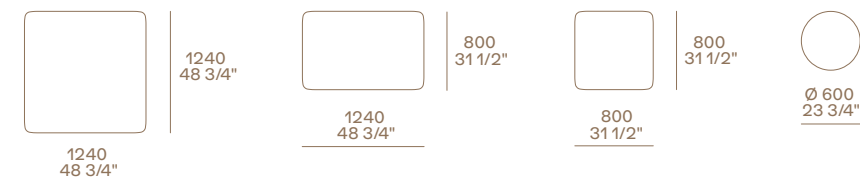

Hima screen

Structure in mat brown nickel, rope
in the colour cenere.
w 122 3/4" d 14 1/2" h 39 1/4"

Brera divano Brera sofa

Cuscini opzionali
Optional cushions

Mush tavolini Mush coffee tables

Kaori poltrona Kaori armchair