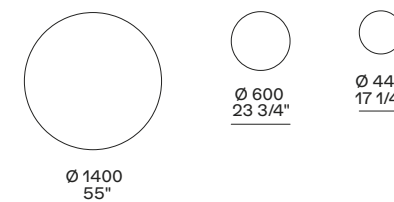

**Mush tavolini
Mush coffee tables**

**Kaori poltrona
Kaori armchair**

**Ube sgabello
Ube stool**