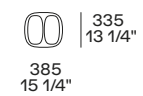

**Ube sgabello
Ube stool**