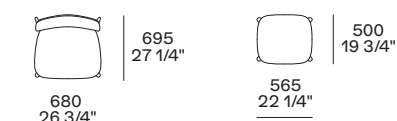

Curve poltrona e pouf Curve armchair and pouf