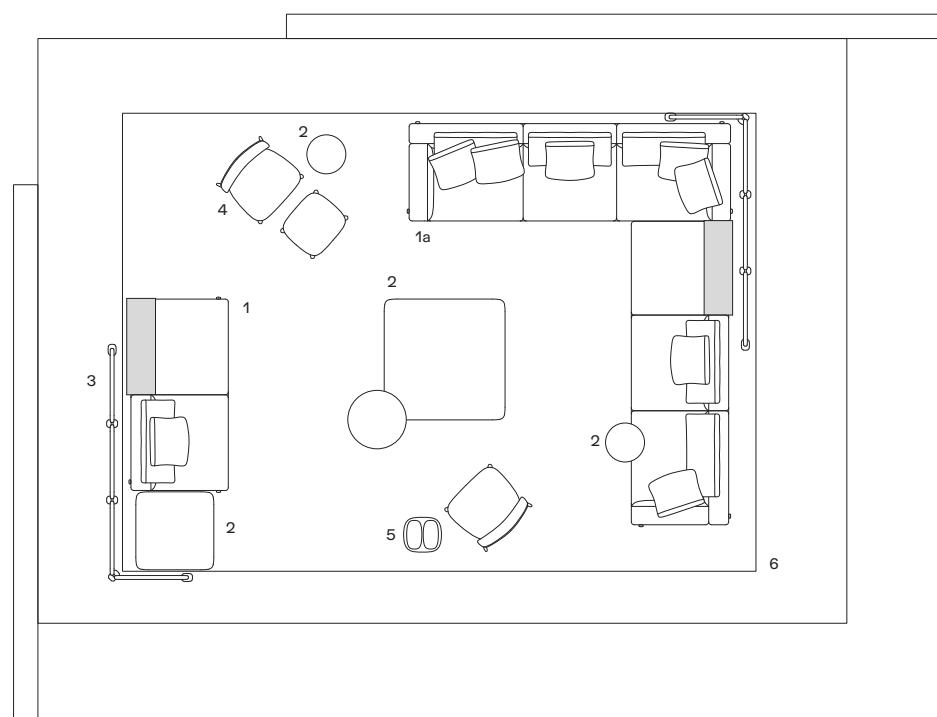

5 Ube stool

Solid wood stained black elm.
w 15 1/4" d 13 1/4" h 16 3/4"

6 Shindo tappeto

Colore grey.
Dimensioni su misura 6500x4700

6 Shindo carpet

Colour grey.
Customized sizes 256"x185"

Display 48 mq-sqm