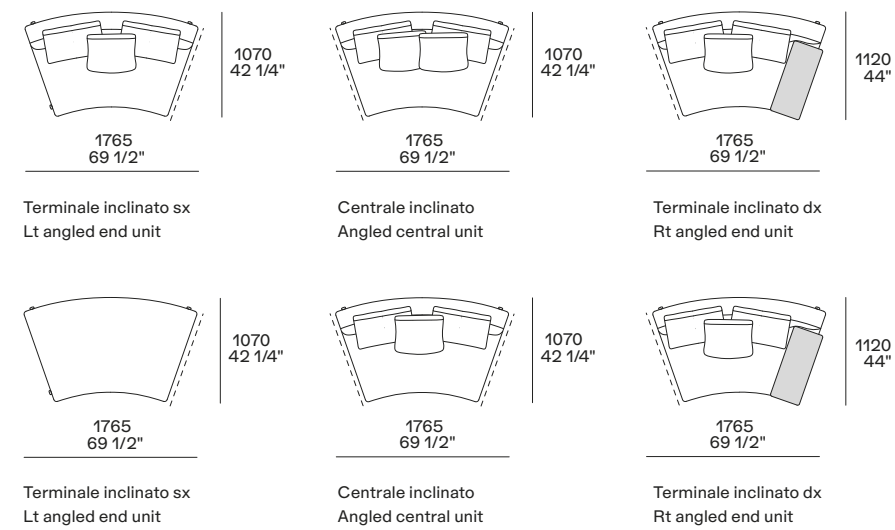

**Brera divano
Brera sofa**

**Mush tavolini
Mush coffee tables**

**Kaori poltrona
Kaori armchair**

**Ube sgabello
Ube stool**