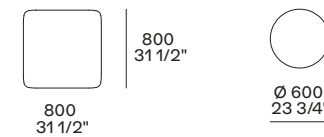

Mush tavolini Mush coffee tables