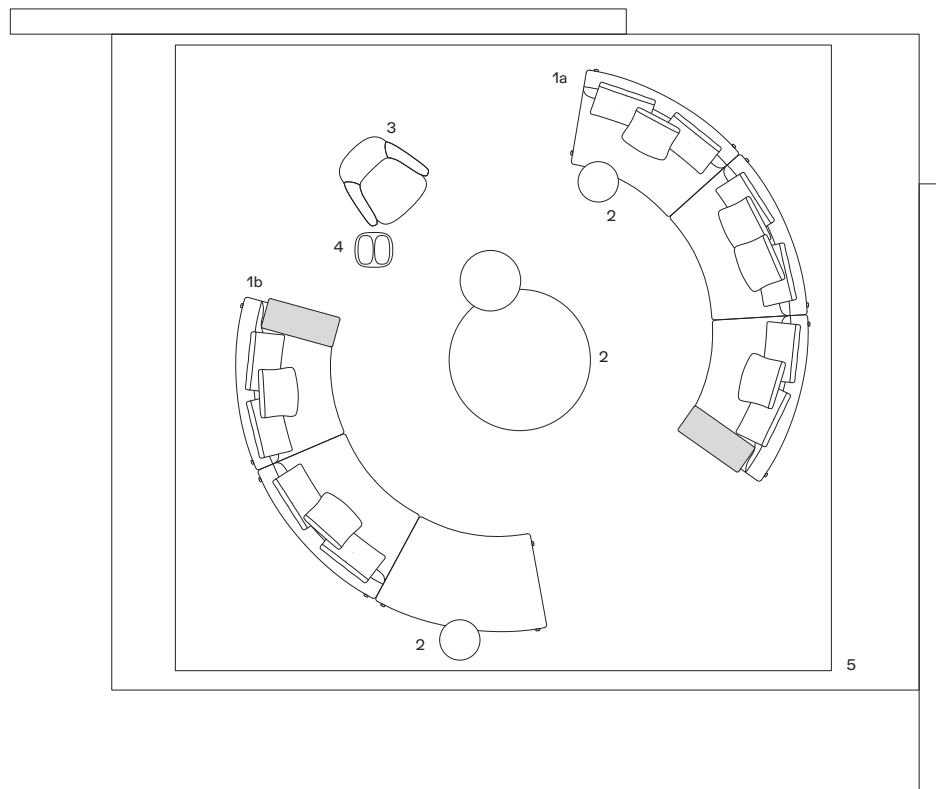

4 Ube stool

Solid wood stained black elm.
w 15 1/4" d 13 1/4" h 16 3/4"

5 Shindo tappeto

Colore celadon.
Dimensioni su misura 6500x5000

5 Shindo carpet

Colour celadon.
Customized sizes 256"x196 3/4"

Display 52 mq-sqm