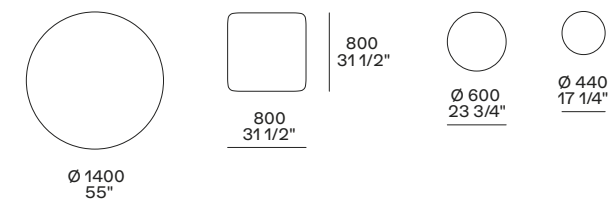

6 Shindo tappeto

Colore grey.
Dimensioni su misura 5700x4500

6 Shindo carpet

Colour grey.
Customized sizes 224 1/2"x177 1/4"

Display 39 mq-sqm

Brera divano Brera sofa

Mush tavolini Mush coffee tables

Curve poltrona Curve armchair