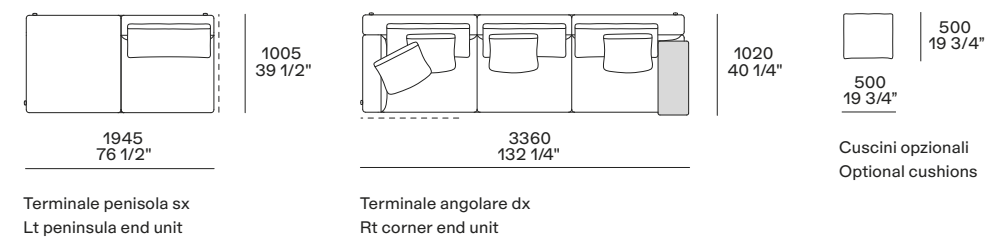

6 Shindo tappeto

Colore grey.
Dimensioni su misura 5700x4500

6 Shindo carpet

Colour grey.
Customized sizes 224 1/2"x177 1/4"

Display 39 mq-sqm

Brera divano Brera sofa

Mush tavolini Mush coffee tables

Curve poltrona Curve armchair