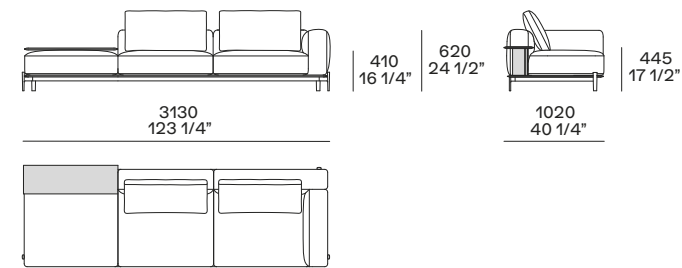

divano con mensola e un bracciolo
sofa with shelf and one arm