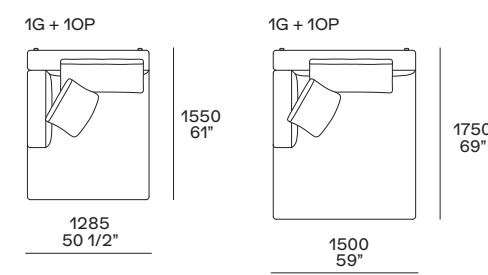

Chaise longue sx-dx
Lt-rt chaise longue

anche uso terminale
also used as end unit

anche uso terminale
also used as end unit