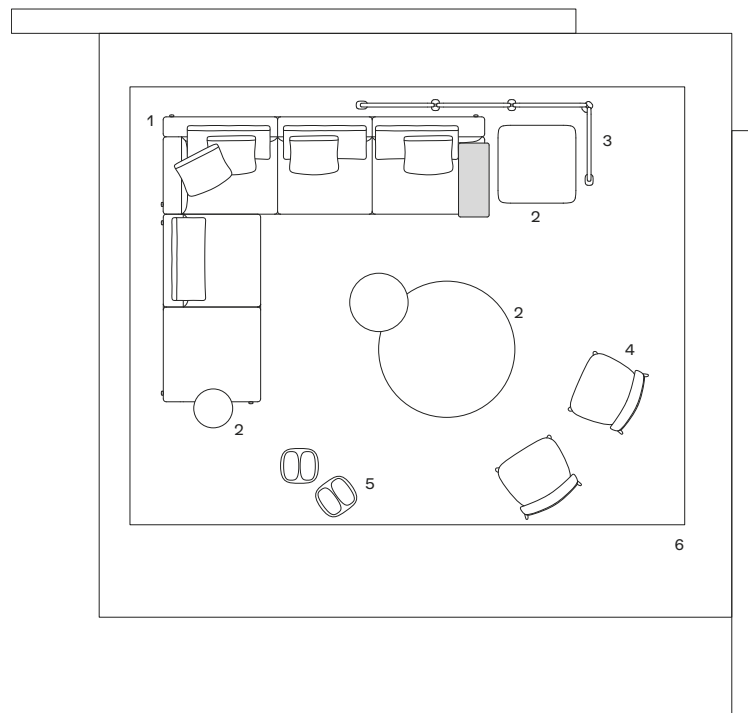

1 Brera sofa

Removable fabric Agadir 04 tortora.
Optional cushions in removable fabric Nancy 120 tortora and removable velvet Tebe 03 tortora.
Base and Slim arm in hide 08 fango, feet mat brown nickel.
Composition 132 1/4"x116 1/4"

2 Mush tavolini

Strutture in olmo nero.
Piano in marmo bianco carrara levigato.
Ø 1400 h 280
Piano in olmo nero.
800x800 h 280 - Ø 440 h 500
Struttura e piano in cuoio 08 fango.
Ø 600 h 380

2 Mush coffee tables

Structures in black elm.
Top in mat marble bianco carrara.
Ø 55" h 11"
Top in black elm.
31 1/2"x31 1/2" h 11" - Ø 17 1/4" h 19 3/4"
Structure and top in hide 08 fango.
Ø 23 3/4" h 15"

3 Hima paravento

Struttura brown nickel opaco, corda colore cenere.
l 3115 p 115 h 1000

3 Hima screen

Structure mat brown nickel, rope colour cenere.
w 122 3/4" d 4 1/2" h 39 1/4"

4 Curve poltrona

Struttura in olmo nero, seduta e schienale in pelle non sfoderabile Silk 12 senape.
l 680 p 695 h 710

4 Curve armchair

Structure in black elm, seat and backrest in non-removable leather Silk 12 senape.
w 26 3/4" d 27 1/4" h 28"

5 Ube sgabello

Massello tinto olmo nero.
l 385 p 335 h 425

5 Ube stool

Solid wood stained black elm.
w 15 1/4" d 13 1/4" h 16 3/4"

6 Shindo tappeto

Colore grey.
Dimensioni su misura 5700x4500

6 Shindo carpet

Colour grey.
Customized sizes 224 1/2"x177 1/4"

Display 39 mq-sqm