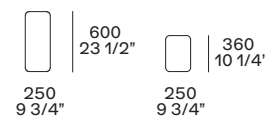

Vassoio opzionale
Optional tray

per utilizzo su bracciolo Slim o mensola
to be used on Slim arm or shelf