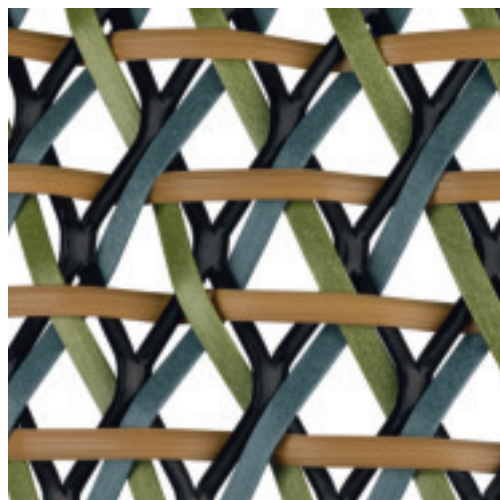

DALA

LOUNGING

ACCESSORIES

ubud 165