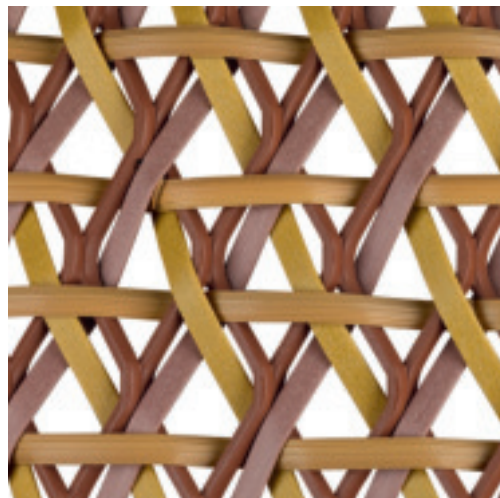

DALA

LOUNGING

ACCESSORIES

cuba 166