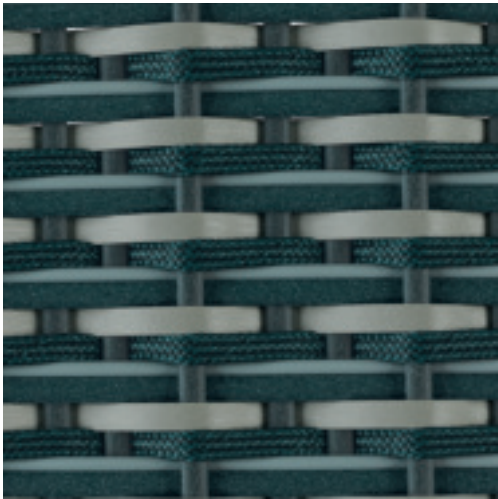

glow touch 170

ease touch 171

dusk touch 172

PORCINI

SIDE TABLES

bosco **148**

SIDE TABLES

alba **147**

marrone **116**

carrara **117**

TABLETOPS CERAMIC

nori **133**

terra **123**

black **301**

taupe **308**

SEASHELL

FIBER

taupe light **092**
open weave

bronze **040**

chalk **083**

PANAMA

FIBER*

taupe light **092**
closed weave

bronze **040**