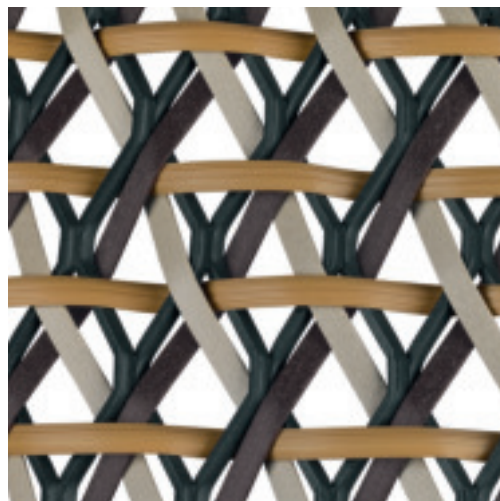

ACCESSORIES

rioja 164