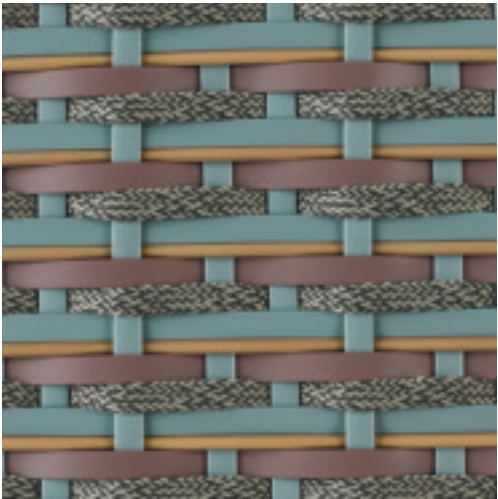

glow touch 170

ease touch 171

dusk touch 172

PORCINI

SIDE TABLES

bosco **148**

SIDE TABLES

alba **147**

marrone **116**

carrara **117**

TABLETOPS CERAMIC

nori **133**

terra **123**

black **301**

taupe **308**

SEASHELL

FIBER

taupe light **092**
open weave

bronze **040**

chalk **083**

PANAMA

FIBER*

taupe light **092**
closed weave

bronze **040**